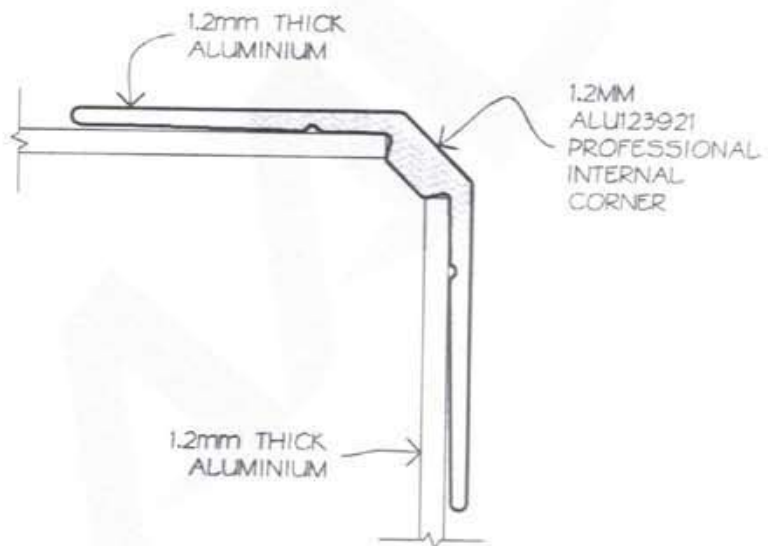

Joining Sections for Interior Applications

137 CAPTAIN SPRINGS ROAD,
ONEHUNGA, AUCKLAND
P.O. BOX 28091, REMUERA,
AUCKLAND
TELEPHONE: (09) 622 4700
FACSIMILE: (09) 622 3740
INTERNET: www.aalum.co.nz
All Contents Copyright ©
All Rights Reserved

1.2mm THICK ALUMINIUM JOINTER PROFILES

Drawing Title **ALUART JOINTERS**

Drawing No.

Scale: NT
Revision

ALA-01

A

Subject to change without notice
Date: 13.11.01