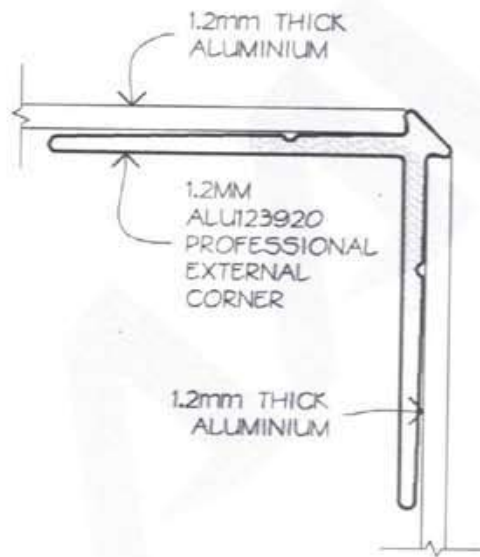

# Joining Sections for Interior Applications

137 CAPTAIN SPRINGS ROAD,  
ONEHUNGA, AUCKLAND  
P.O. BOX 28091, REMUERA,  
AUCKLAND  
TELEPHONE: (09) 622 4700  
FACSIMILE: (09) 622 3740  
INTERNET: www.aalum.co.nz  
All Contents Copyright ©  
All Rights Reserved

## 1.2mm THICK ALUMINIUM JOINTER PROFILES

Drawing Title **ALUART JOINTERS**

Drawing No.

Scale: NT  
Revision

**ALA-01**

**A**

Subject to change without notice  
Date: 13.11.01