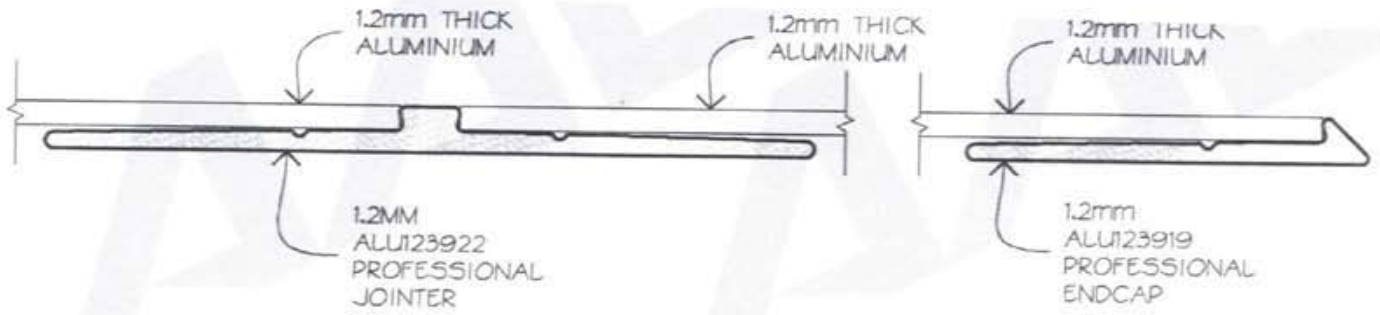

# Joining Sections for Interior Applications

137 CAPTAIN SPRINGS ROAD,  
ONEHUNGA, AUCKLAND  
P.O. BOX 28091, REMUERA,  
AUCKLAND  
TELEPHONE: (09) 622 4700  
FACSIMILE: (09) 622 3740  
INTERNET: www.aalum.co.nz  
All Contents Copyright ©  
All Rights Reserved

## 1.2mm THICK ALUMINIUM JOINTER PROFILES

Drawing Title **ALUART JOINTERS**

Drawing No.

Scale: NT  
Revision

**ALA-01**

**A**

Subject to change without notice  
Date: 13.11.01